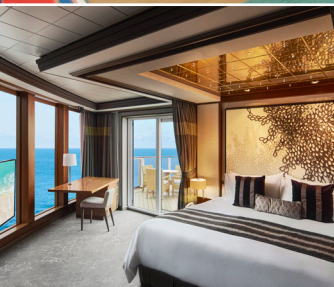

NORWEGIAN JEWEL

Elegant décor, classic and contemporary designs and a relaxed atmosphere await your discovery aboard Norwegian Jewel. Discover a wide range of complimentary and specialty dining on board, including Cagney's Steakhouse and the French restaurant Le Bistro. Let the good times flow at Sugarcane Mojito Bar, Bliss Ultra Lounge or Maltings Beer & Whiskey Bar then enjoy thrilling live entertainment.